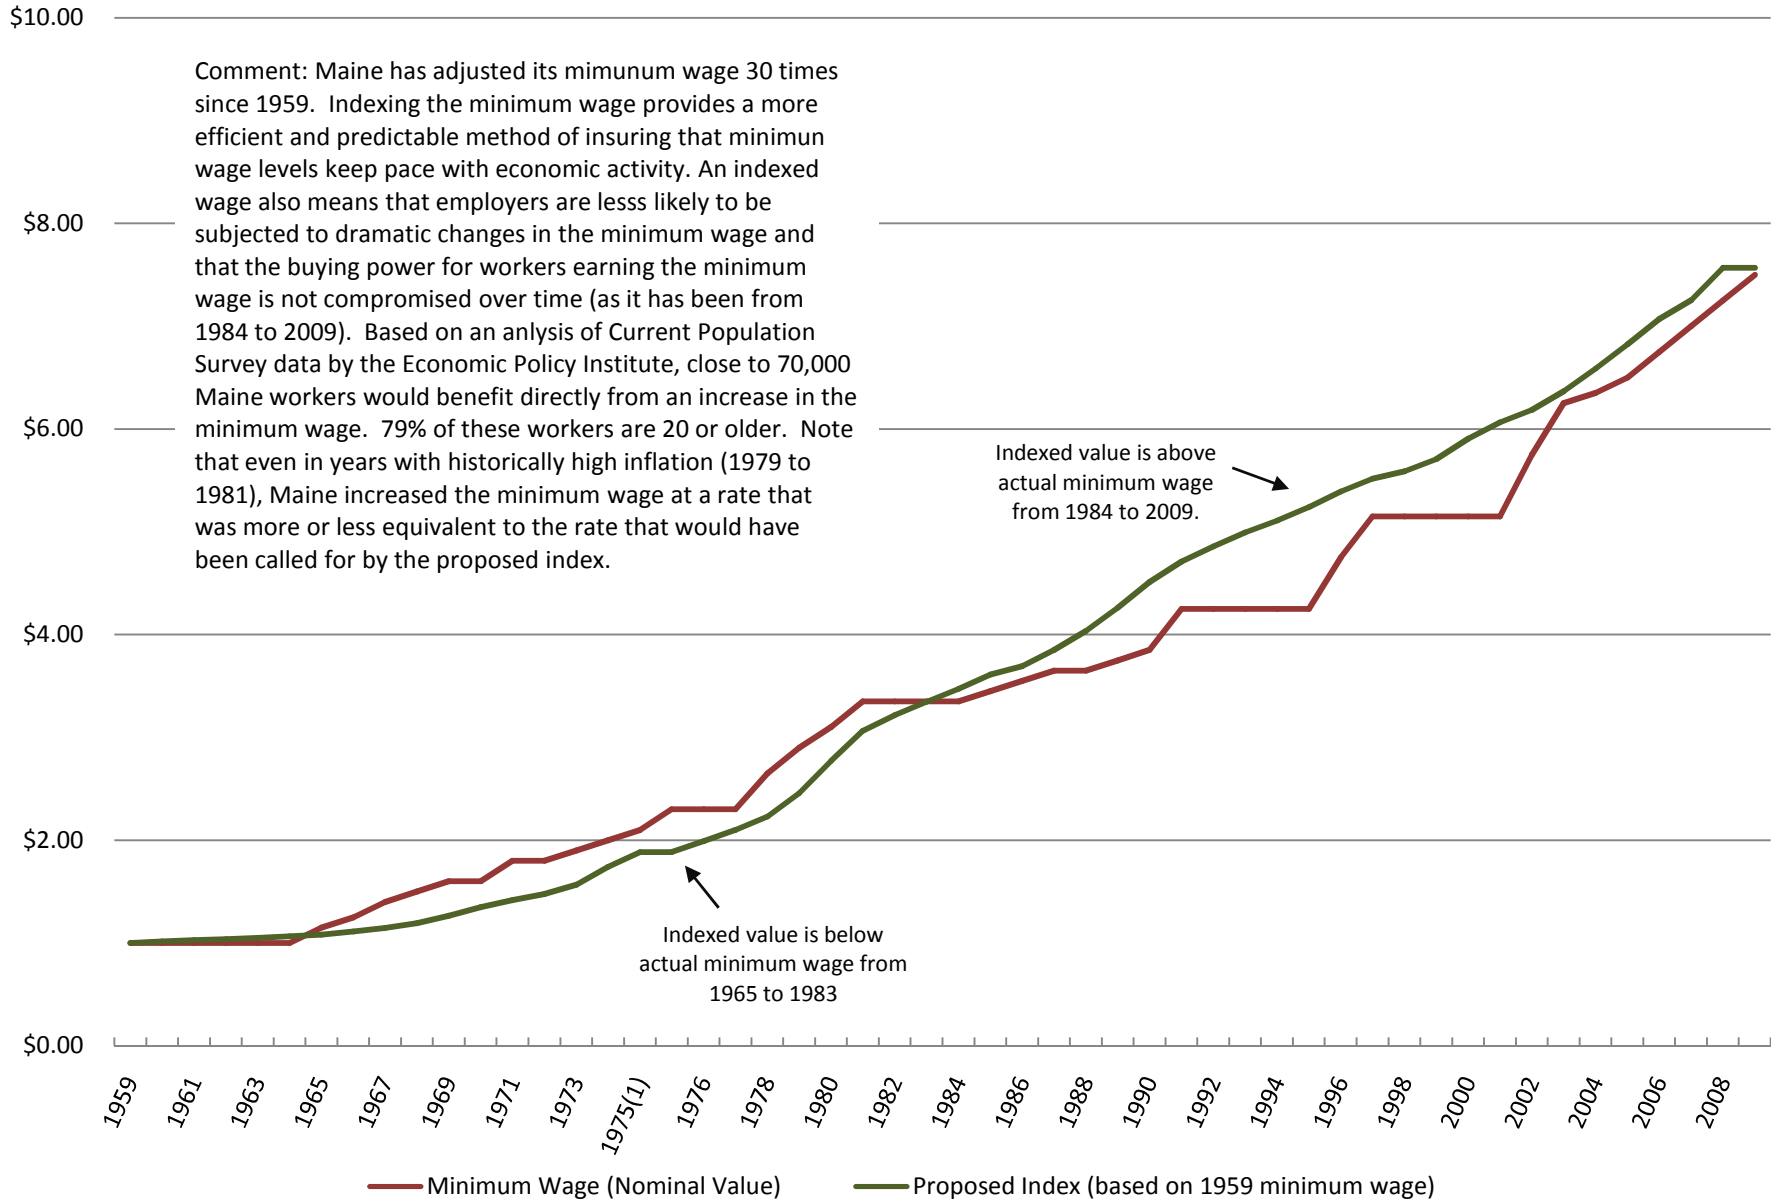

Indexing Versus Actual Minimum Wage

Maine Center for Economic Policy Analysis (2010)

Inflation adjustment based on Bureau of Labor Statistics Consumer Price Index for Urban Wage and Clerical Workers (CPI-W) - national CPI-W from 1959 to 1967 and regional CPI-W from 1968 to 2009.